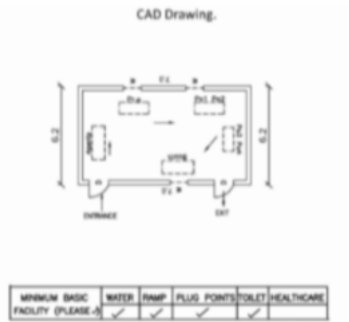

Nazri Naksha

Google Map View

Polling Station Building Front View

Polling Station Front View

Cad View

Key MAP View