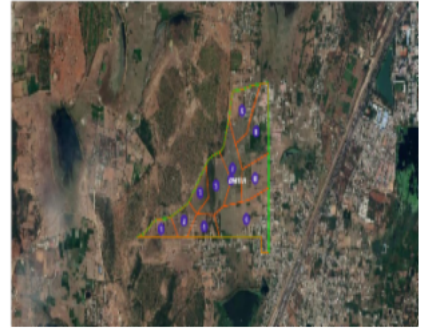

Nazri Naksha

Google Map View