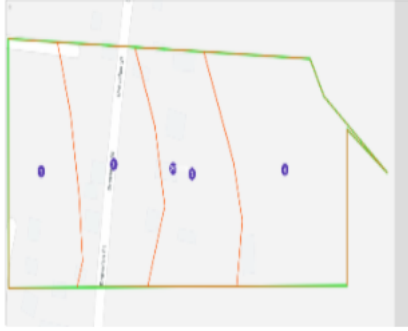

Nazri Naksha

Google Map View