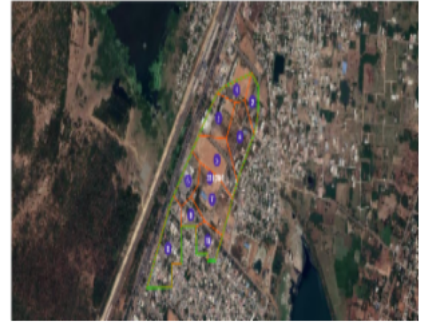

Nazri Naksha

Google Map View