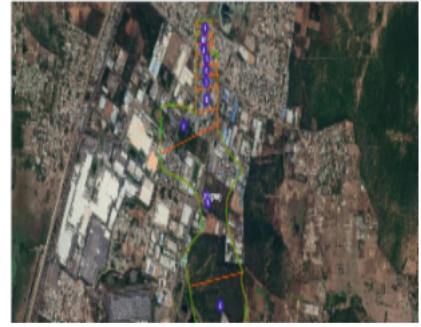

Nazri Naksha

Google Map View