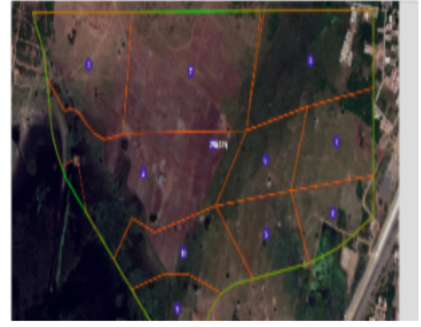

Nazri Naksha

Google Map View