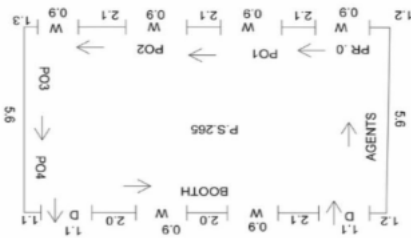

Cad View

Key MAP View

CAD Drawing.