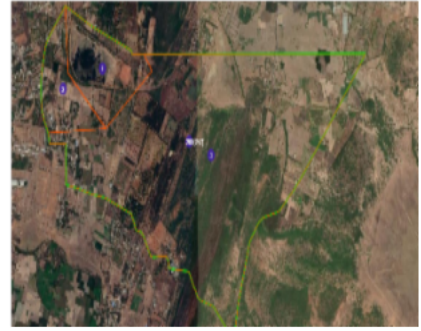

Nazri Naksha

Google Map View