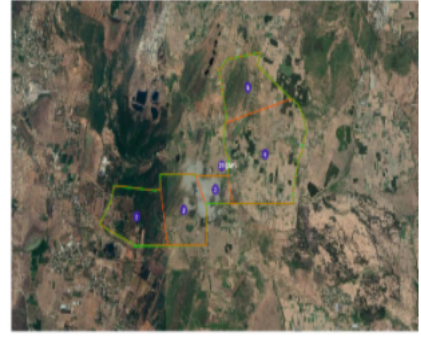

Nazri Naksha

Google Map View