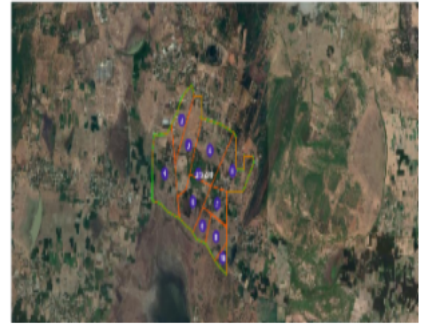

Nazri Naksha

Google Map View