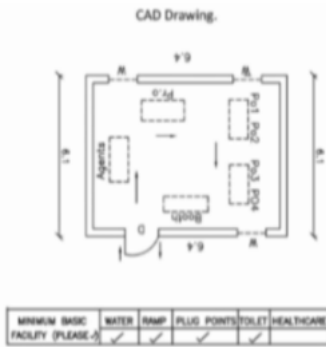

Nazri Naksha

Google Map View

Polling Station Building Front View

Polling Station Front View

Cad View

Key MAP View