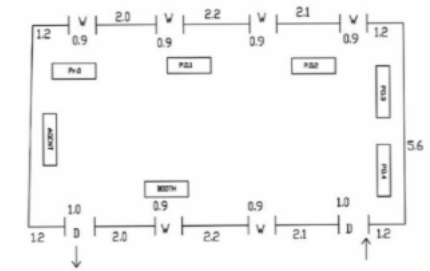

Cad View

Key MAP View

CAD Drawing.