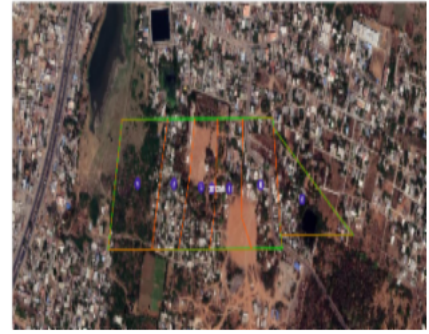

Nazri Naksha

Google Map View