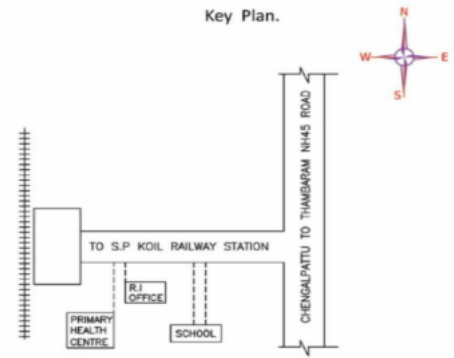

MINIMUM BASIC FACILITY (PLEASE-)	WATER	RAMP	PLUG POINTS	TOILET	HEALTHCARE
	✓	✓	✓	✓	

Key Plan.