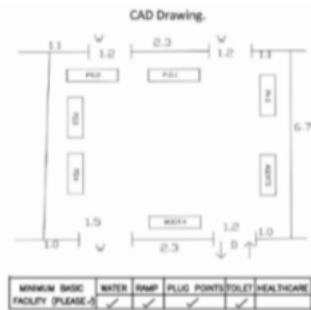

Nazri Naksha

Google Map View

Cad View