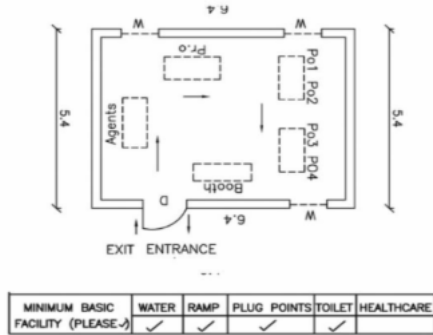

Cad View

Key MAP View

CAD Drawing.