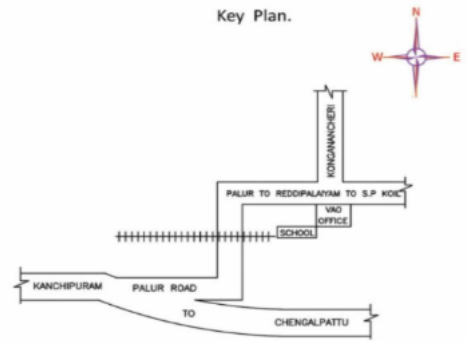

Nazri Naksha

Google Map View

Polling Station Building Front View

Polling Station Front View

Cad View

Key MAP View

Key Plan.