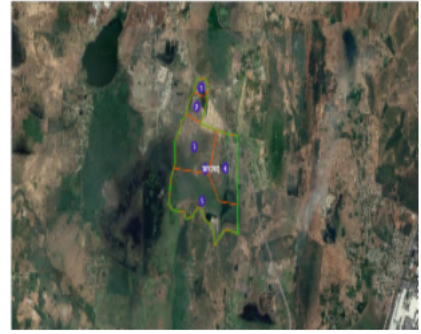

Nazri Naksha

Google Map View