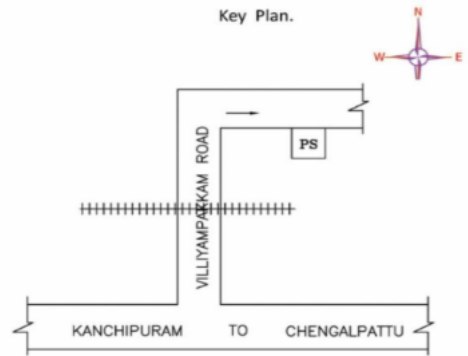

Nazri Naksha

Google Map View

Polling Station Building Front View

Polling Station Front View

Cad View

Key MAP View

Key Plan.