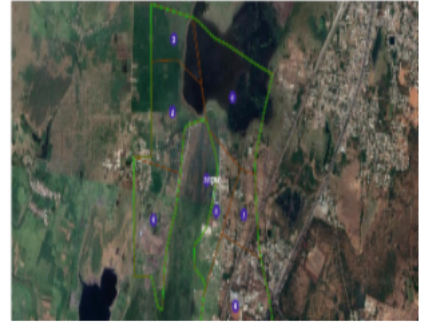

Nazri Naksha

Google Map View