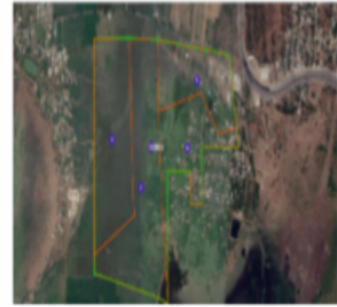

Nazri Naksha

Google Map View