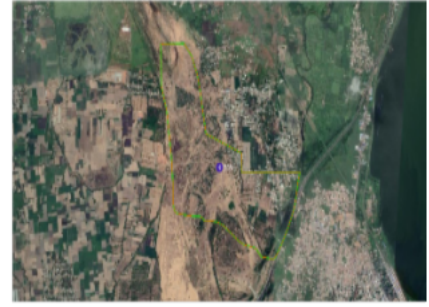

Nazri Naksha

Google Map View