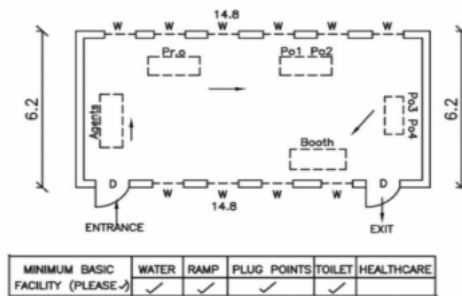

Cad View

Key MAP View

CAD Drawing.

Key Plan.