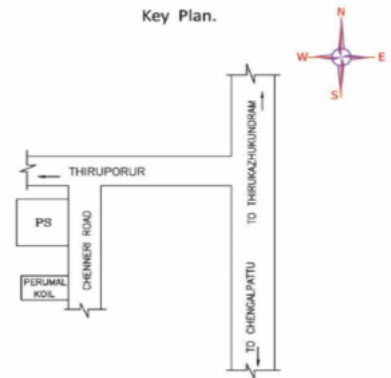

Cad View

Key MAP View

CAD Drawing.

Key Plan.