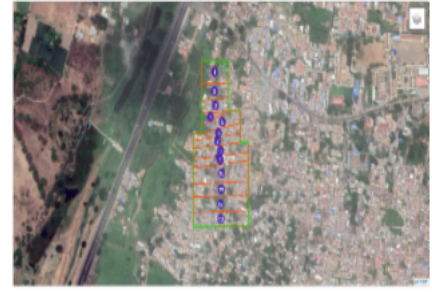

Nazri Naksha

Google Map View