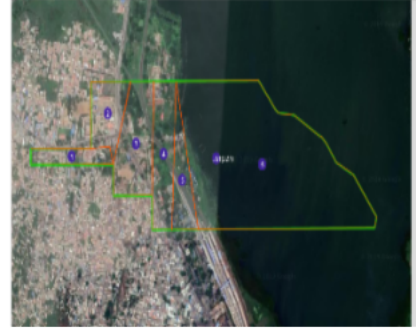

Nazri Naksha

Google Map View