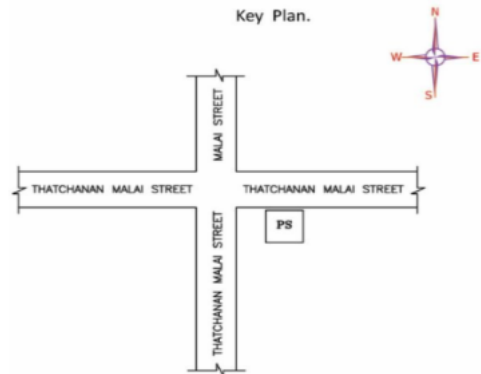

Cad View

Key MAP View

Key Plan.