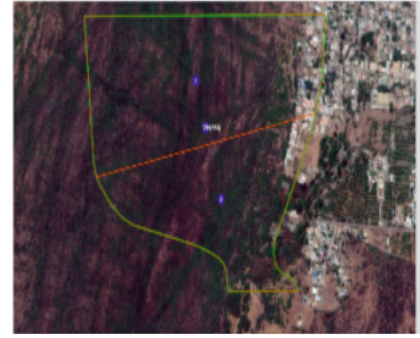

Nazri Naksha

Google Map View