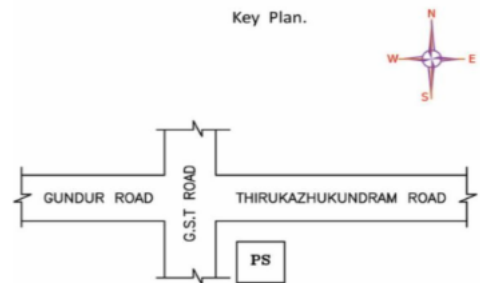

Cad View

Key MAP View

Key Plan.

MINIMUM BASIC FACILITY (PLEASE-✓)	WATER	RAMP	PLUG POINTS	TOILET	HEALTHCARE
	✓	✓	✓	✓