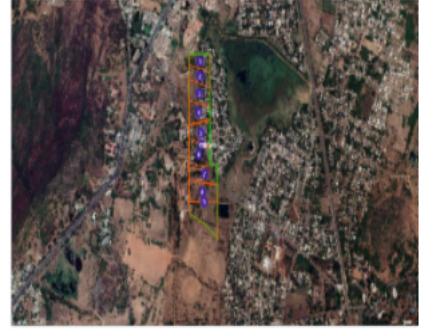

Nazri Naksha

Google Map View