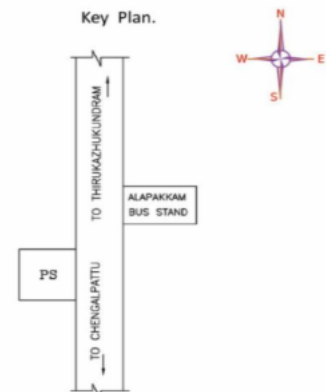

Nazri Naksha

Google Map View

Polling Station Building Front View

Polling Station Front View

Cad View

Key MAP View

Key Plan.