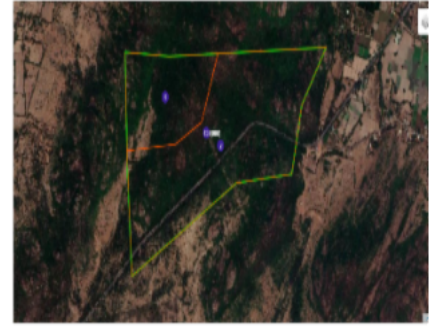

Nazri Naksha

Google Map View