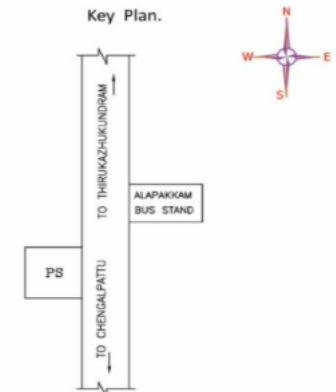

Cad View

Key MAP View

MINIMUM BASIC FACILITY (PLEASE ✓)	WATER	RAMP	PLUG POINTS	TOILET	HEALTHCARE
	✓	✓	✓	✓