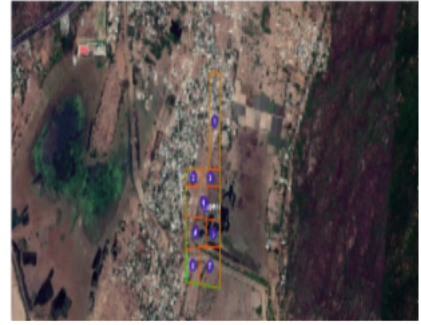

Nazri Naksha

Google Map View