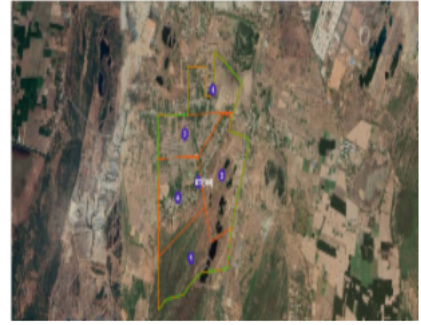

Nazri Naksha

Google Map View