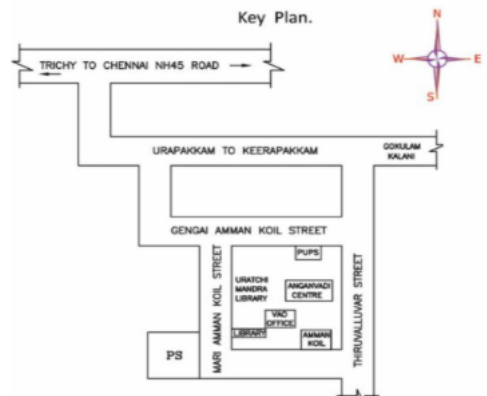

MINIMUM BASIC FACILITY (PLEASE-)	WATER	RAMP	PLUG POINTS	TOILET	HEALTHCARE
	✓	✓	✓	✓	

Key Plan.