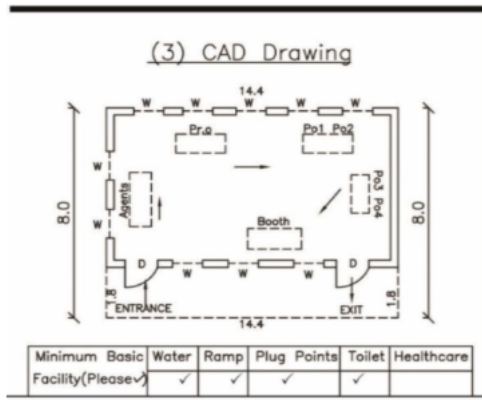

Nazri Naksha

Google Map View

Polling Station Building Front View

Polling Station Front View

Cad View

Key MAP View