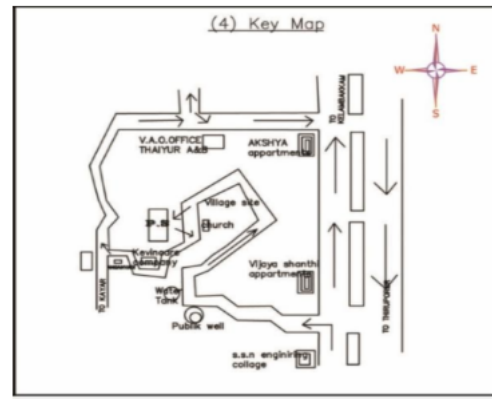

Minimum Basic Facility(Please✓)	Water	Ramp	Plug Points	Toilet	Healthcare
✓	✓	✓	✓	✓	

(4) Key Map