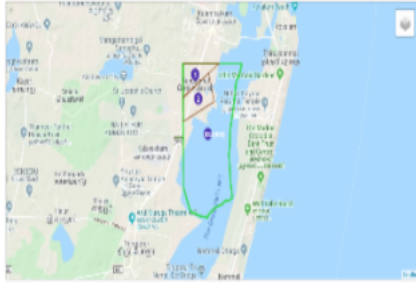

Nazri Naksha

Google Map View