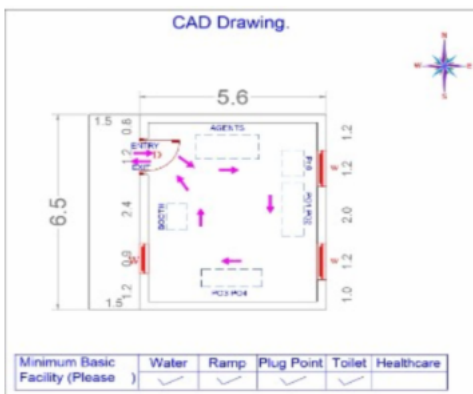

Nazri Naksha

Google Map View

Polling Station Building Front View

Polling Station Front View

Cad View

Key MAP View