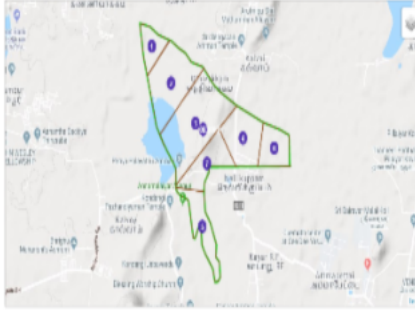

Nazri Naksha

Google Map View