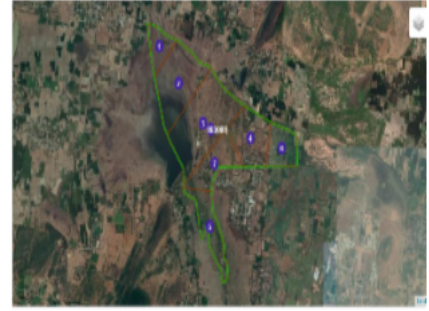

Nazri Naksha

Google Map View