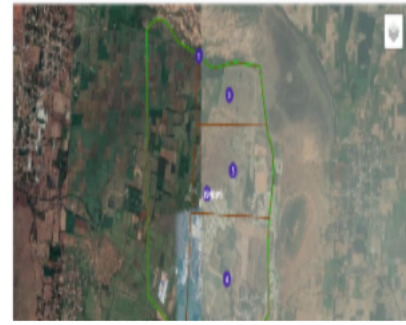

Nazri Naksha

Google Map View