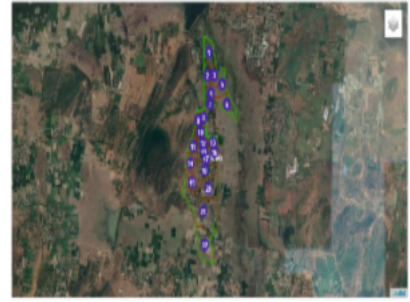

Nazri Naksha

Google Map View