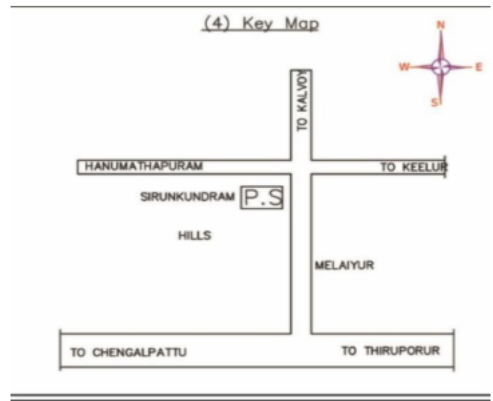

Nazri Naksha

Google Map View

Polling Station Building Front View

Polling Station Front View

Cad View

Key MAP View

(4) Key Map