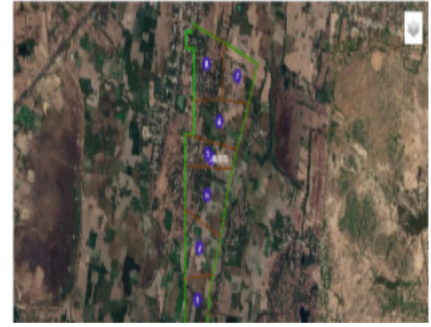

Nazri Naksha

Google Map View