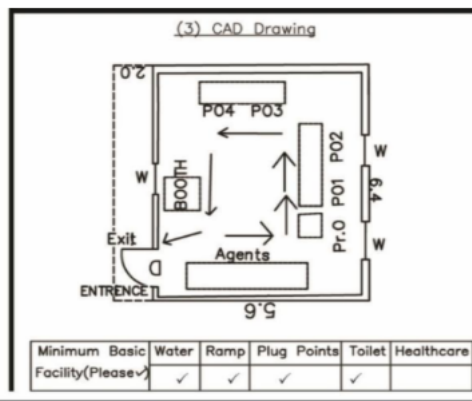

Nazri Naksha

Google Map View

Polling Station Building Front View

Polling Station Front View

Cad View

Key MAP View