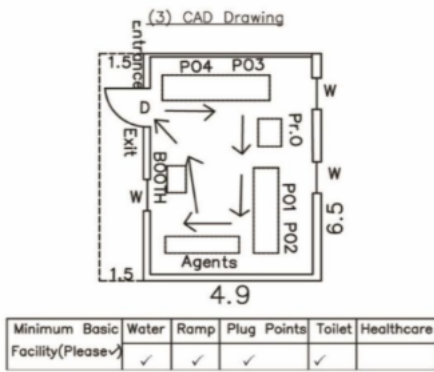

Nazri Naksha

Google Map View

Polling Station Building Front View

Polling Station Front View

Cad View

Key MAP View