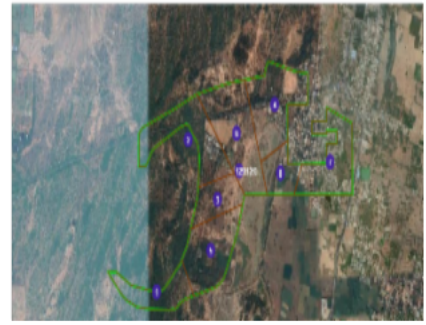

Nazri Naksha

Google Map View