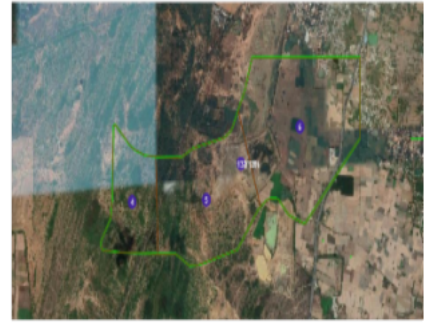

Nazri Naksha

Google Map View