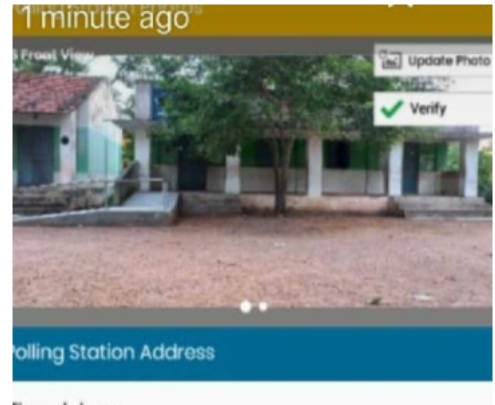

Polling Station Building Front View

Polling Station Front View