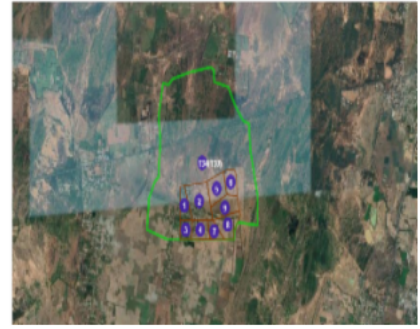

Nazri Naksha

Google Map View