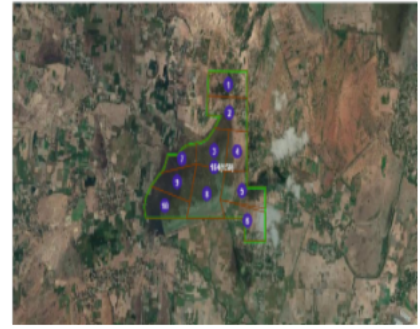

Nazri Naksha

Google Map View